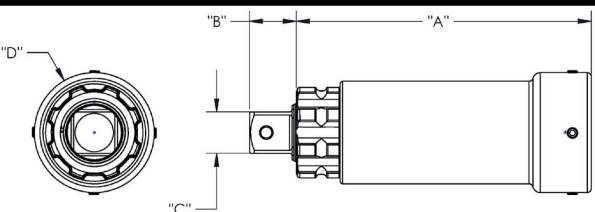

Give Yourself a Nose Extension!

Nose Extension

TorcUP Pneumatic Torque Wrenches are capable of producing 120-6000ft/lbs of torque. And up to 45 RPM with +/- 5% Accuracy. This nose extension utilizes existing standard reaction arms. *Bolts can't hide from the long nose of the Raptor!*

Model Number	RP500	RP 500 & RP1000	RP2000	RP2000 & RP3000
6" SLIP ON EXTENSION				
Extension	RPA-05-NE6	RPA-10-NE6	RPA-20-NE6	RPA-30-NE6
A	6.83"	6.83"	7.05"	7.05"
B	0.93	0.93	1.12"	1.12"
C	0.75"	0.75"	1.0"	1.0"
D	2.24"	2.24"	2.87"	2.87"
WEIGHT	3.9 LBS	3.9 LBS	7 LBS	7 LBS
12" SLIP ON EXTENSION				
Extension Part #	RPA-05-NE12	RPA-10-NE12	RPA-20-NE12	RPA-30-NE12
A	12.87"	12.87"	13.05"	13.05"
B	0.93"	0.93"	1.12"	1.12"
C	0.75"	0.75"	1.0"	1.0"
D	2.24"	2.24"	2.87"	2.87"
WEIGHT	6.1 LBS	6.1 LBS	9.5 LBS	9.5 LBS
18" SLIP ON EXTENSION				
Extension Part #	RPA-05-NE18	RPA-10-NE18	RPA-20-NE18	RPA-30-NE18
A	18.87"	18.87"	19.05"	19.05"
B	0.93"	0.93"	1.12"	1.12"
C	0.75"	0.75"	1.0"	1.0"
D	2.24"	2.24"	2.87"	2.87"
WEIGHT	8.3 LBS	8.3 LBS	12 LBS	12 LBS