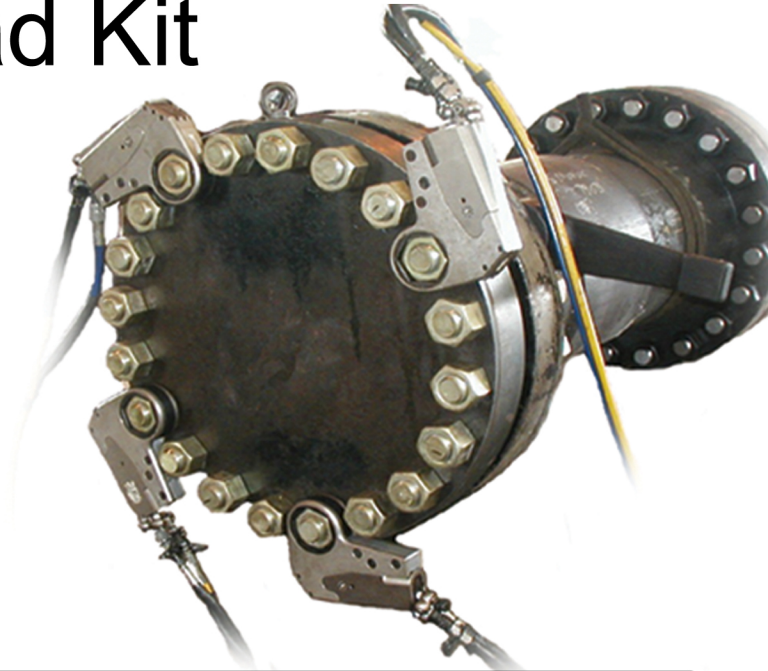

Quad Kit

Quadra-Torc Function
Multi-port design allowing
for running multiple tools
simultaneously.

Part # EP/AP-QUADKIT

TorcUP Inc.

1025 Conroy Place Easton, PA 18040 www.torcup.com sales@torcup.com
Toll Free: 1-888-TorcUP-1 Phone: 610-250-5800